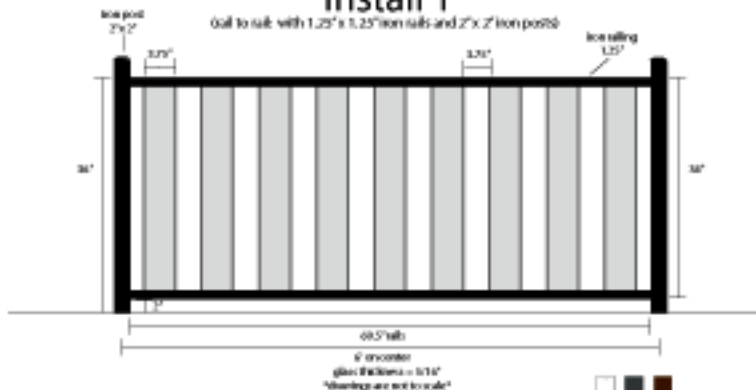

PURE VIEW GLASS RAILING SYSTEM

Install 1

Pure View 34"

Item #: Description:
660520 PV-PLA-34CLR
660521 PV-PLA-34SMK
660522 PV-PLA-34BRZ

Collar Bracket for 1.25" COM (4pc bag)

Item #: Description:
650034 CB-05

Iron Post

Item #: Description:
640070 IP 2"x36 w/4" base
640072 IP 2"x40 w/4" base

Pure View 1.25" Iron Top & Bottom Rails (pair)

Item #: Description:
660570 PV-1.25"COM-6-PLA

IRON TOP & BOTTOM RAILS

Install 2