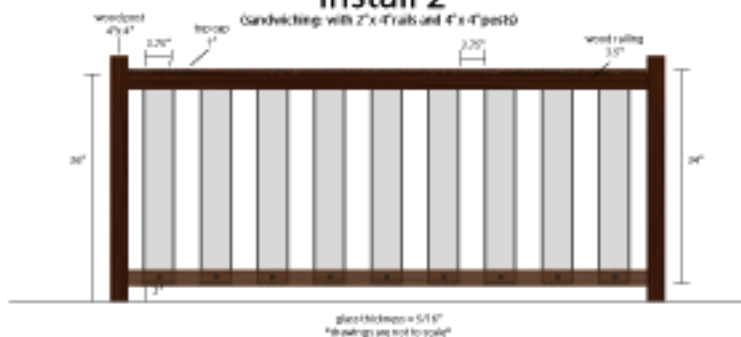

Iron Post

Item #: Description:
640070 IP 2"x36 w/4" base
640072 IP 2"x40 w/4" base

Pure View 1.25" Iron Top & Bottom Rails (pair)

Item #: Description:
660570 PV-1.25"COM-6-PLA

IRON TOP & BOTTOM RAILS

Install 2