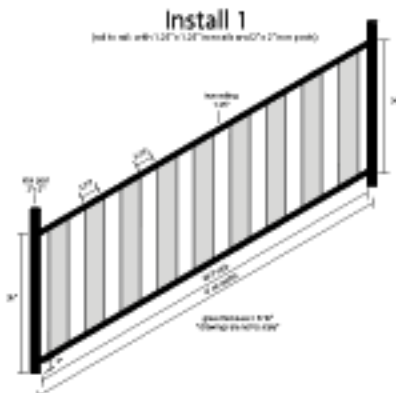

Pure View 34"

Item #: Description:
660520 PV-PLA-34CLR
660521 PV-PLA-34SMK
660522 PV-PLA-34BRZ

Polished Pure View Mounting Clip (10 pack)

Item #: Description:
660680 PV-1.5"MC-P

PURE VIEW GLASS RAILING SYSTEM